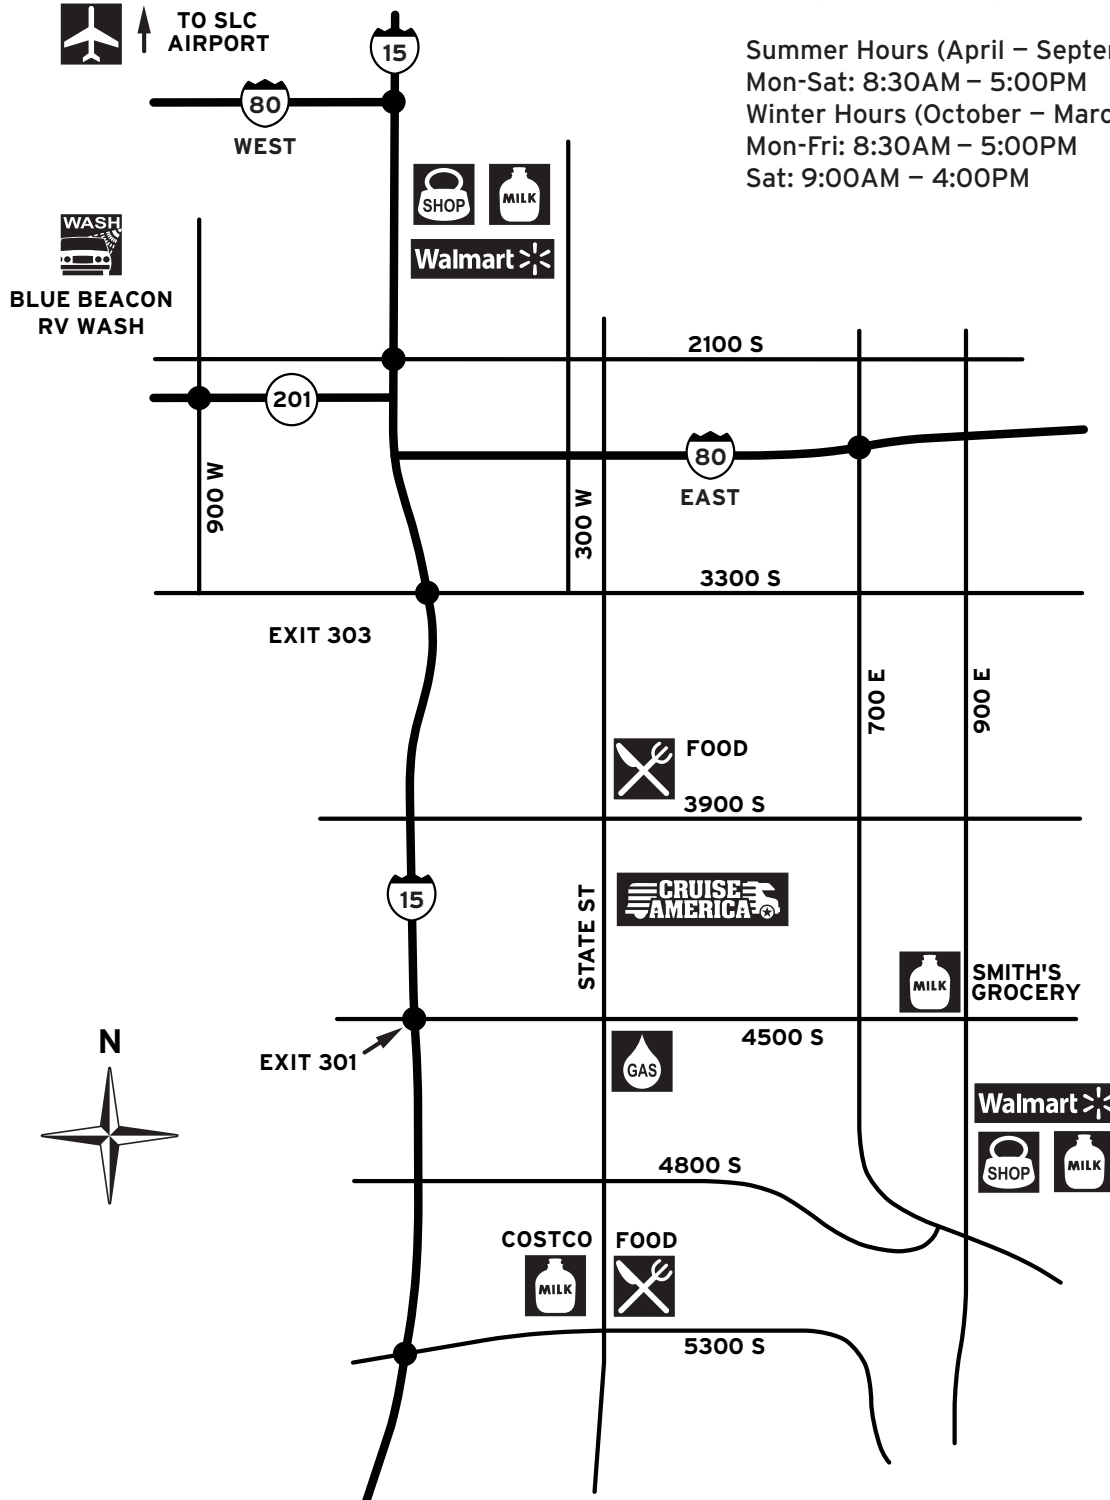

For 24-hour roadside assistance, anywhere you travel in your Cruise America RV, please call:

Cruise America Traveler's Assistance: 1-800-334-4110