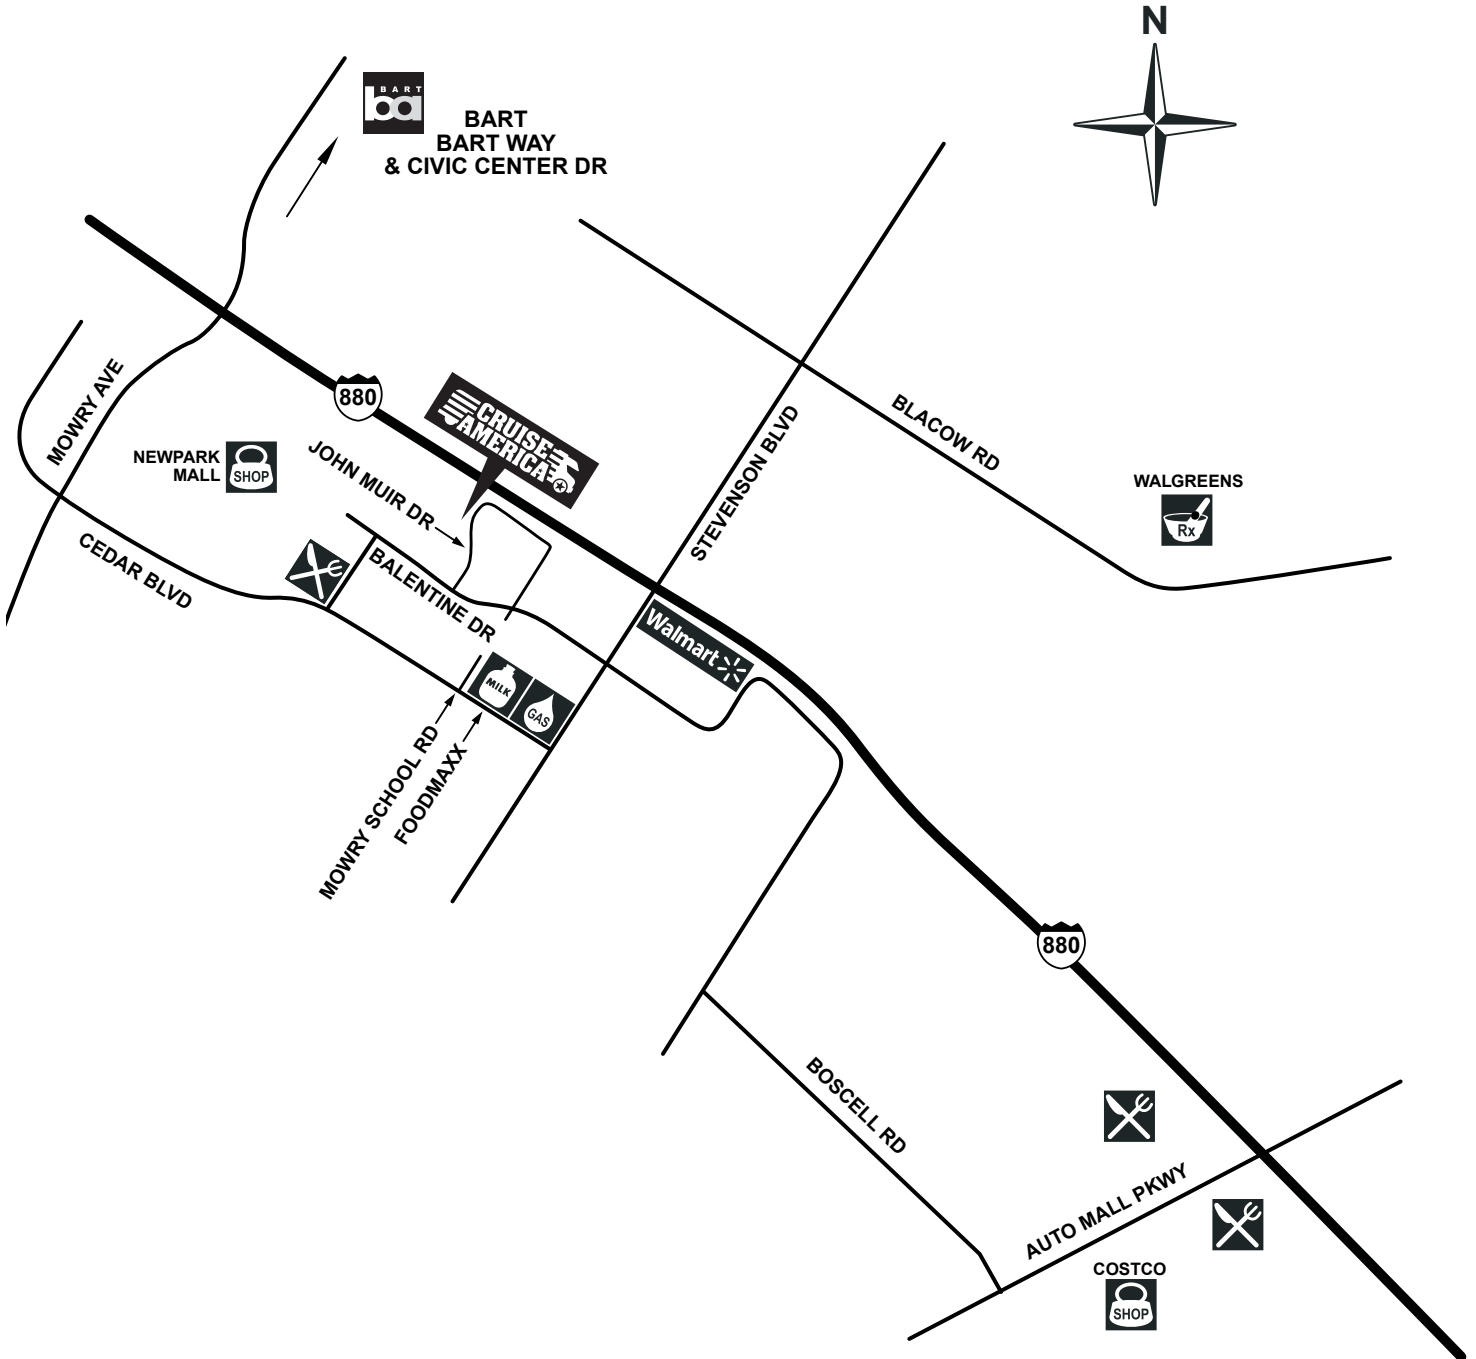

SAN FRANCISCO, CA (SFO)

5623 John Muir Dr
Newark, CA 94560

(510) 661-6719

SUMMER
Mon-Sat: 8:30AM - 5:00PM

WINTER
Mon-Fri: 8:30AM - 5:00PM
Sat: 9:00AM - 4:00PM

For 24-hour roadside assistance, anywhere you travel in your Cruise America RV, please call:

Cruise America Traveler's Assistance: 1-800-334-4110

REVISED 4/17