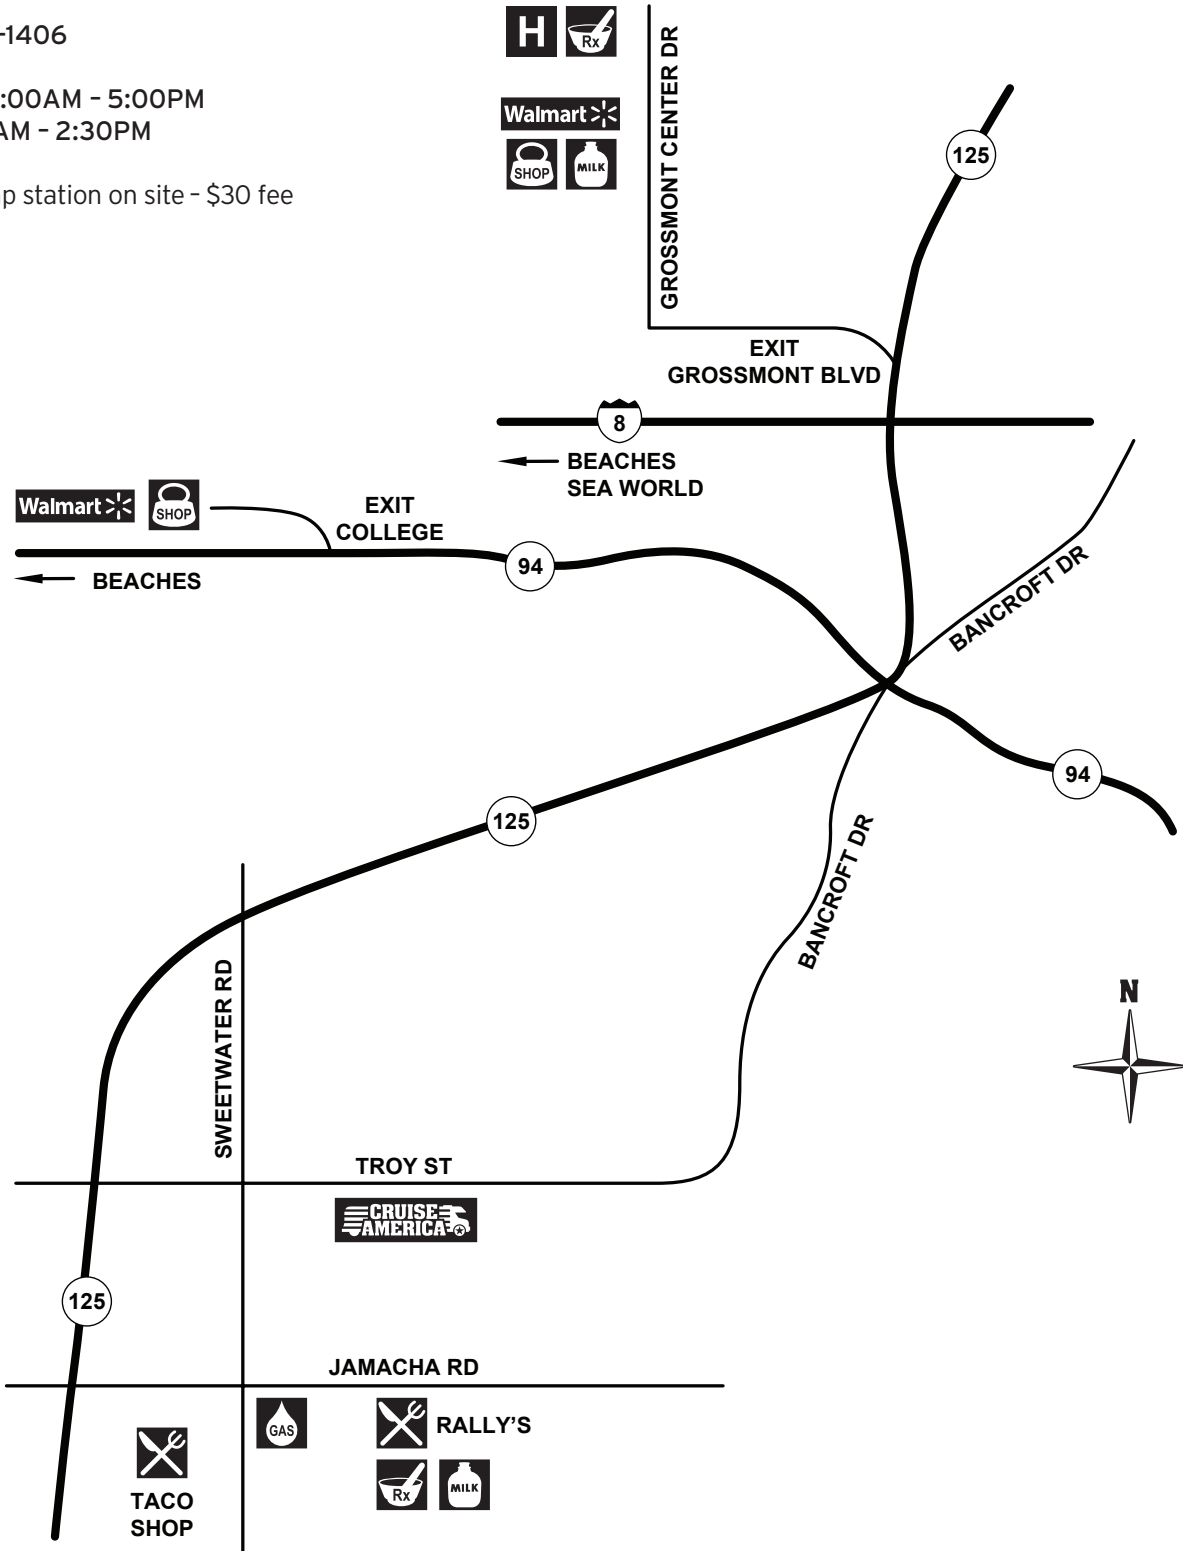

SAN DIEGO (SAN)

8637 Troy Street
Spring Valley, CA 91977

(619) 460-1406

Mon-Fri: 9:00AM - 5:00PM
Sat: 9:00AM - 2:30PM

Note: Dump station on site - \$30 fee

For 24-hour roadside assistance, anywhere you travel in your Cruise America RV, please call:

Cruise America Traveler's Assistance: 1-800-334-4110