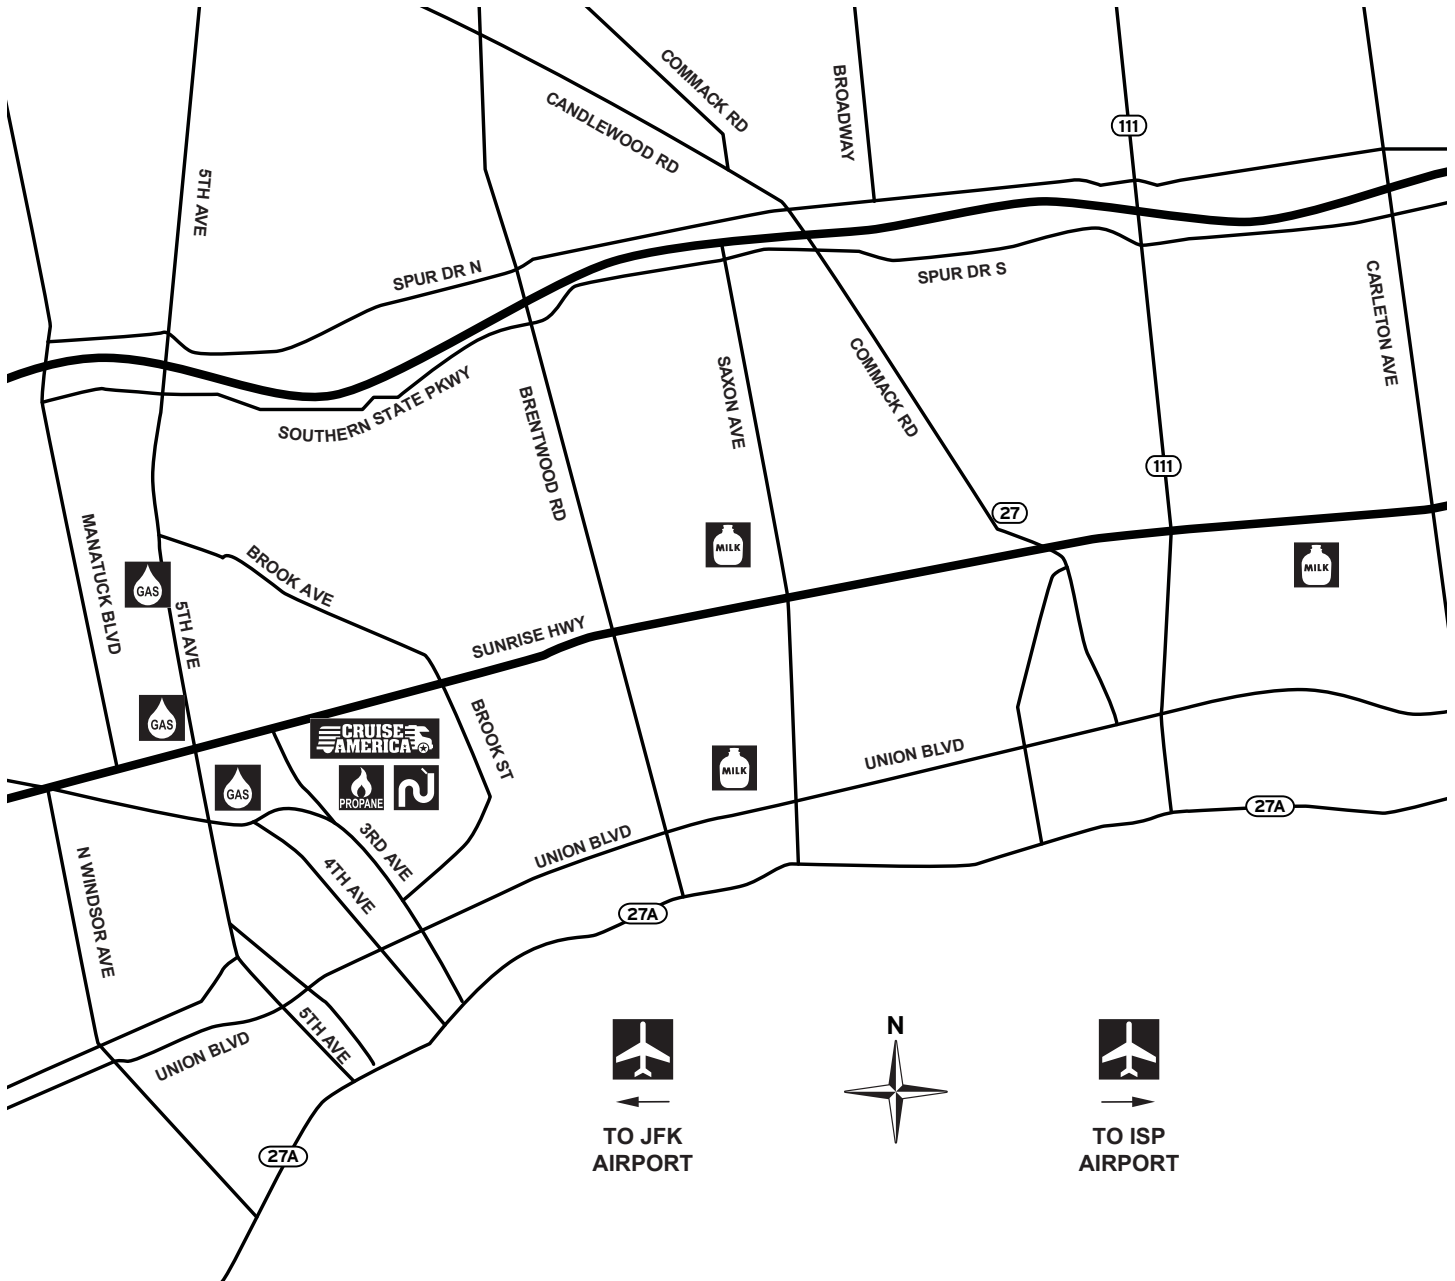

# NEW YORK EAST (NYE)

1490 Sunrise Hwy  
Bay Shore, NY 11706  
(631) 667-2342

Mon-Fri: 8:00AM - 5:00PM  
Sat: 8:00AM - 4:00PM

**PLEASE CONTACT THE RENTAL  
CENTER TO SCHEDULE AN  
APPOINTMENT TO PICKUP**

For 24-hour assistance, anywhere you travel in your Cruise America RV, please call:

**Cruise America Traveler's Assistance: 1-800-334-4110**