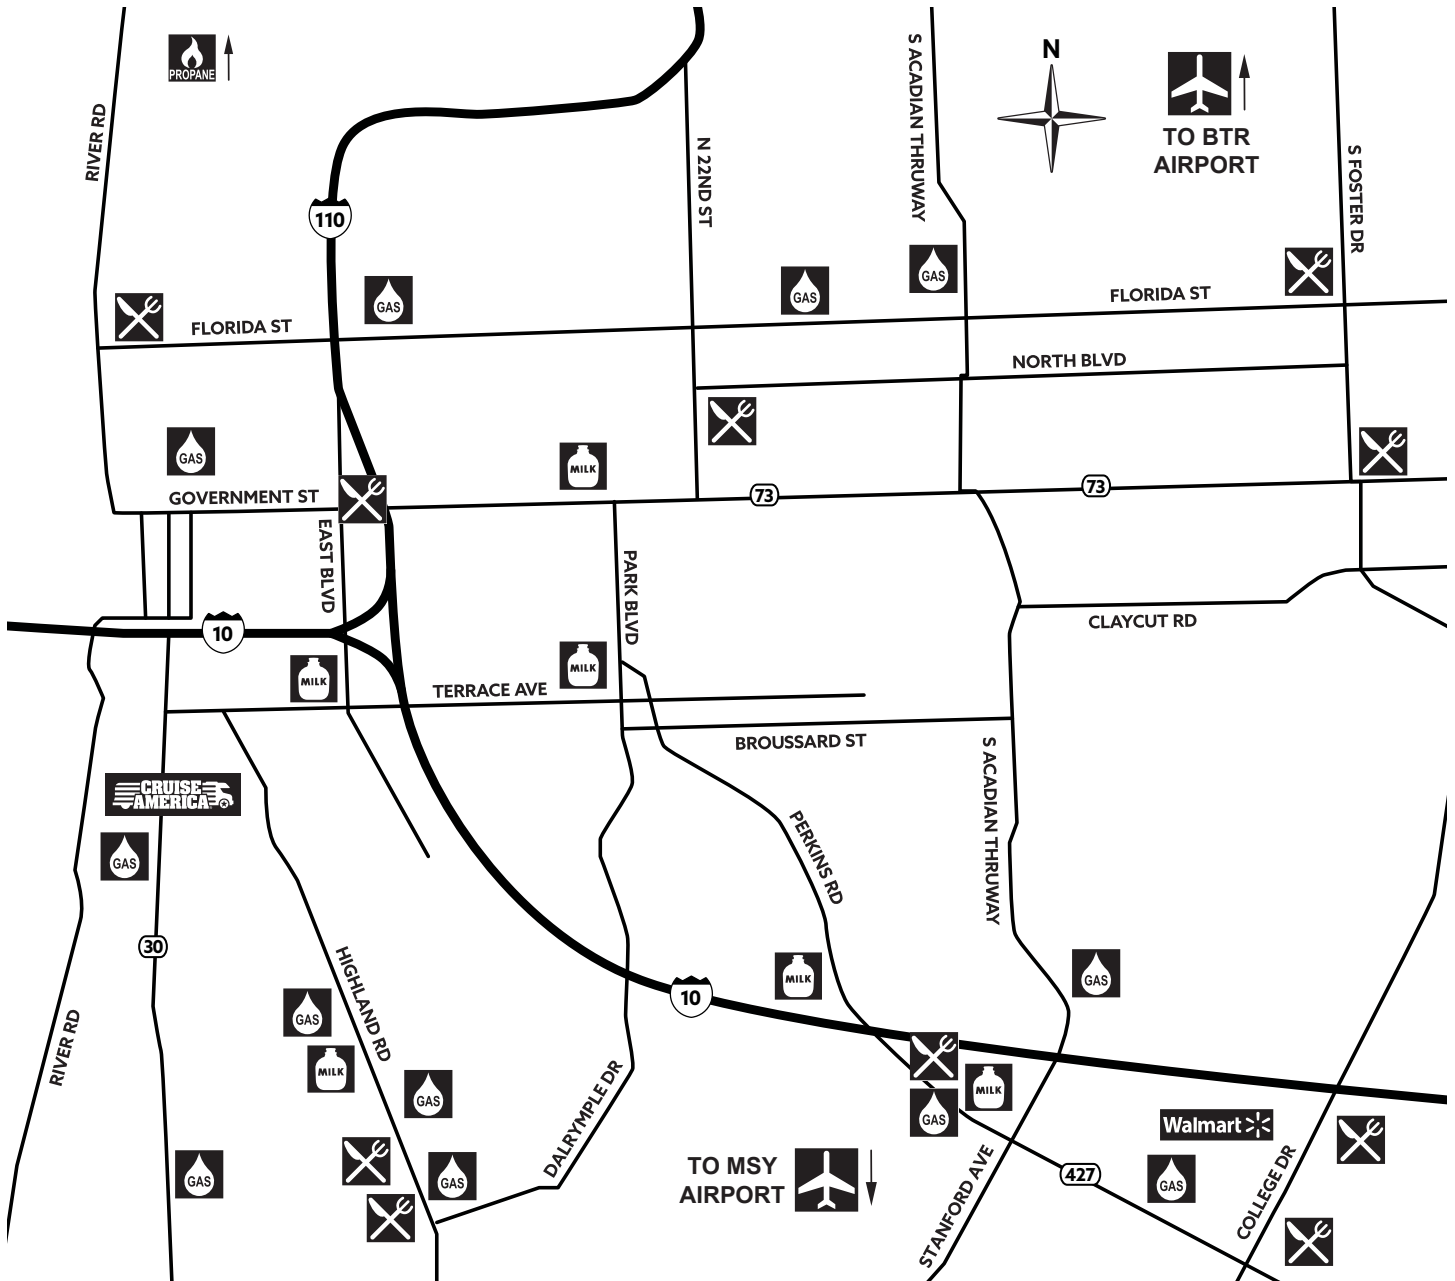

BATON ROUGE, LA (MSY)

1625 Nicholson Dr
Baton Rouge, LA 70802
(225) 383-3555

Mon-Fri: 8:00AM - 5:00PM
Sat: 8:30AM - 12:00PM

**PLEASE CONTACT THE RENTAL
CENTER TO SCHEDULE AN
APPOINTMENT TO PICKUP**

For 24-hour assistance, anywhere you travel in your Cruise America RV, please call:

Cruise America Traveler's Assistance: 1-800-334-4110