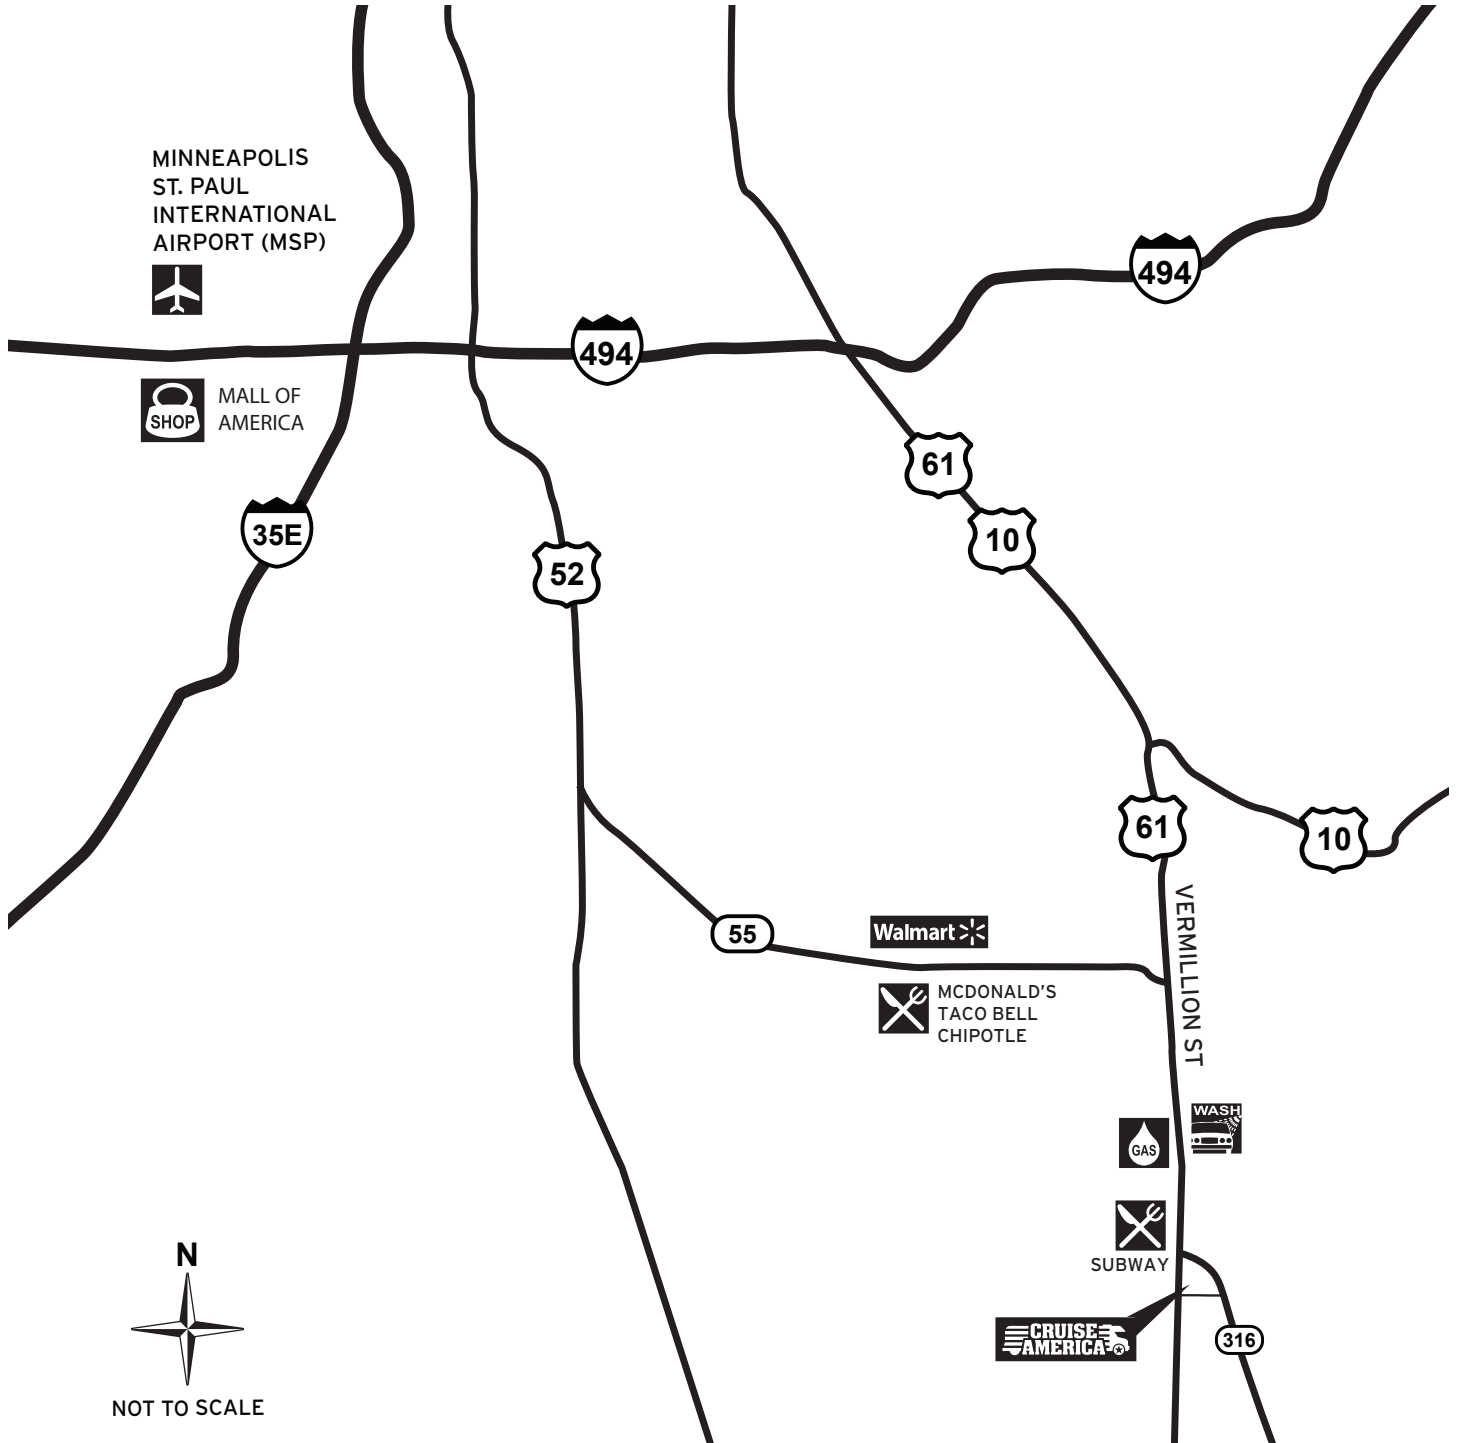

MINNEAPOLIS/ST PAUL, MN (MSP)

3175 Vermillion St
Hastings, MN 55033

Mon-Fri: 8:00AM - 5:00PM
Sat: 9:00AM - 3:00PM
Tel: (651) 560-7080

For 24-hour roadside assistance, anywhere you travel in your Cruise America RV, please call:
Cruise America Traveler's Assistance: 1-800-334-4110