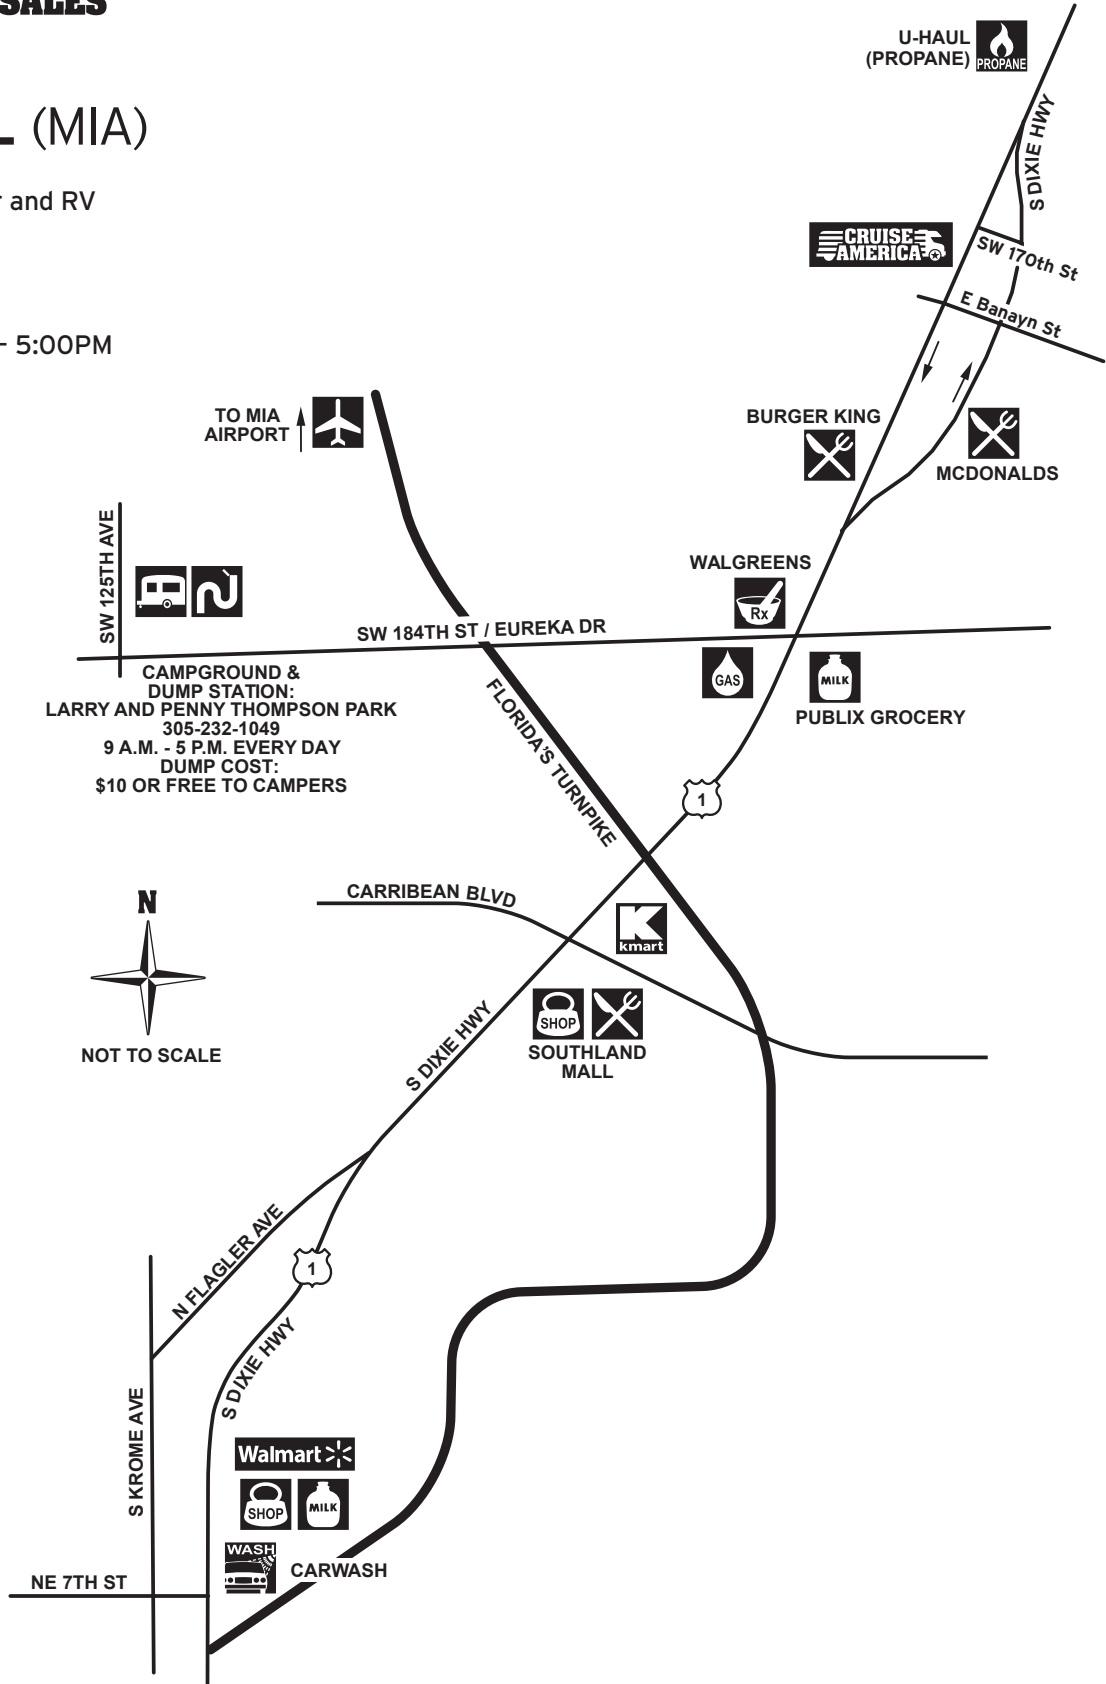

# MIAMI, FL (MIA)

Alec's Truck, Trailer and RV  
17110 S. Dixie Hwy  
Miami, FL 33157  
(305) 234-5444  
Mon-Sat: 9:00AM - 5:00PM

For 24-hour roadside assistance, anywhere you travel in your Cruise America RV, please call:  
**Cruise America Traveler's Assistance: 1-800-334-4110**