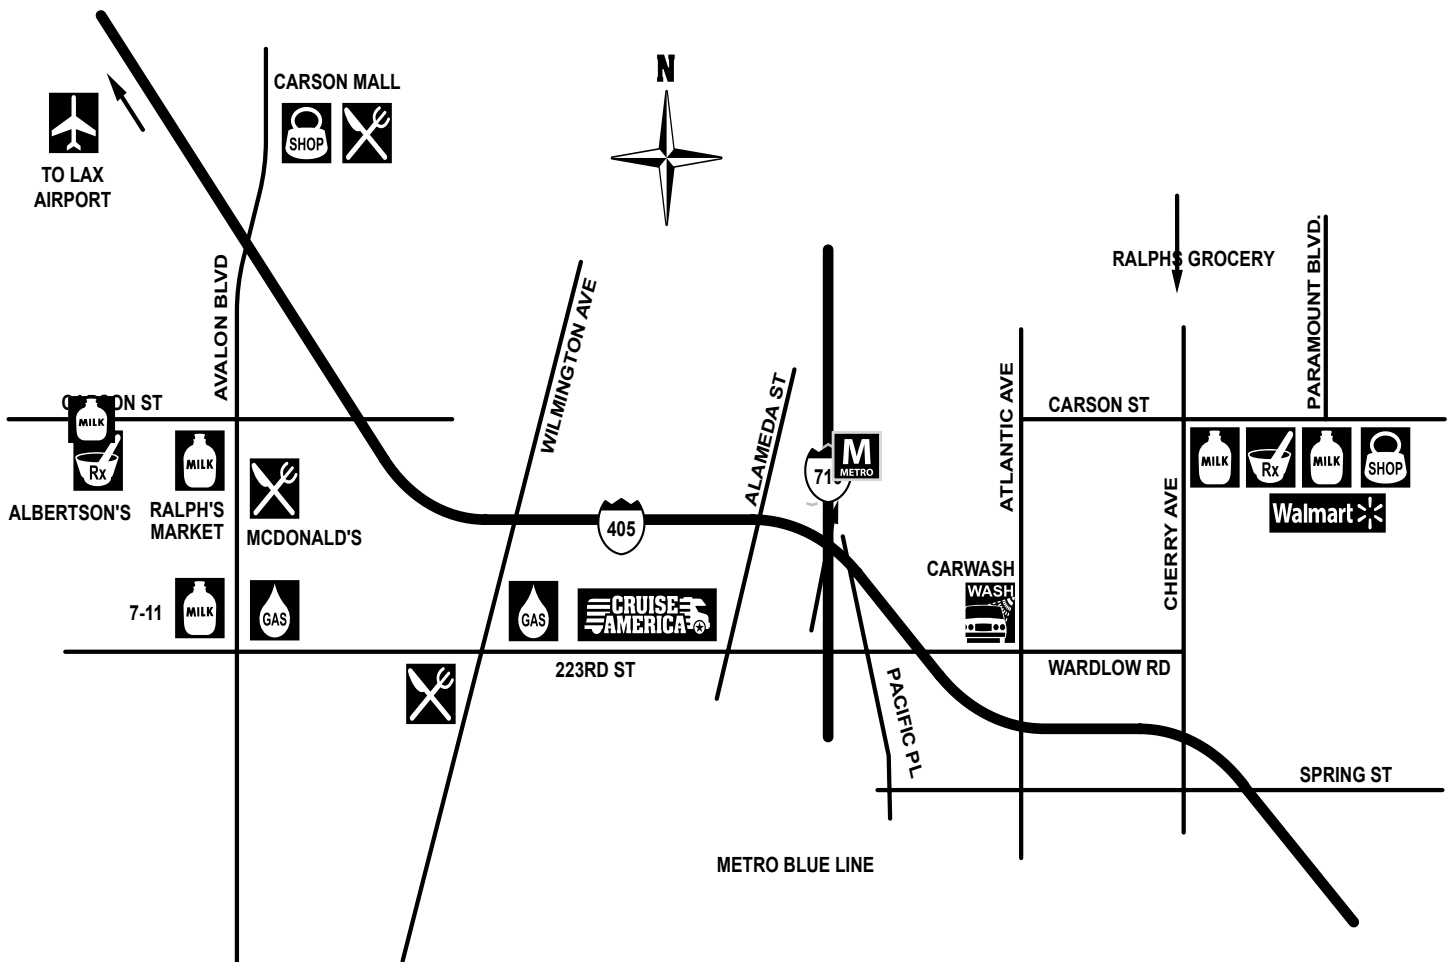

# Los Angeles (LAX)

2233 E. 223rd Street  
Carson, California 90810  
(310) 522-3870

Summer Hours (April-September)  
Mon-Sat: 8:00AM - 5:00PM

Winter Hours (October-March)  
Mon-Fri: 8:30AM - 5:00PM  
Sat: 9:00AM - 4:00PM

For 24-hour roadside assistance, anywhere you travel in your Cruise America RV, please call:  
**Cruise America Traveler's Assistance: 1-800-334-4110**