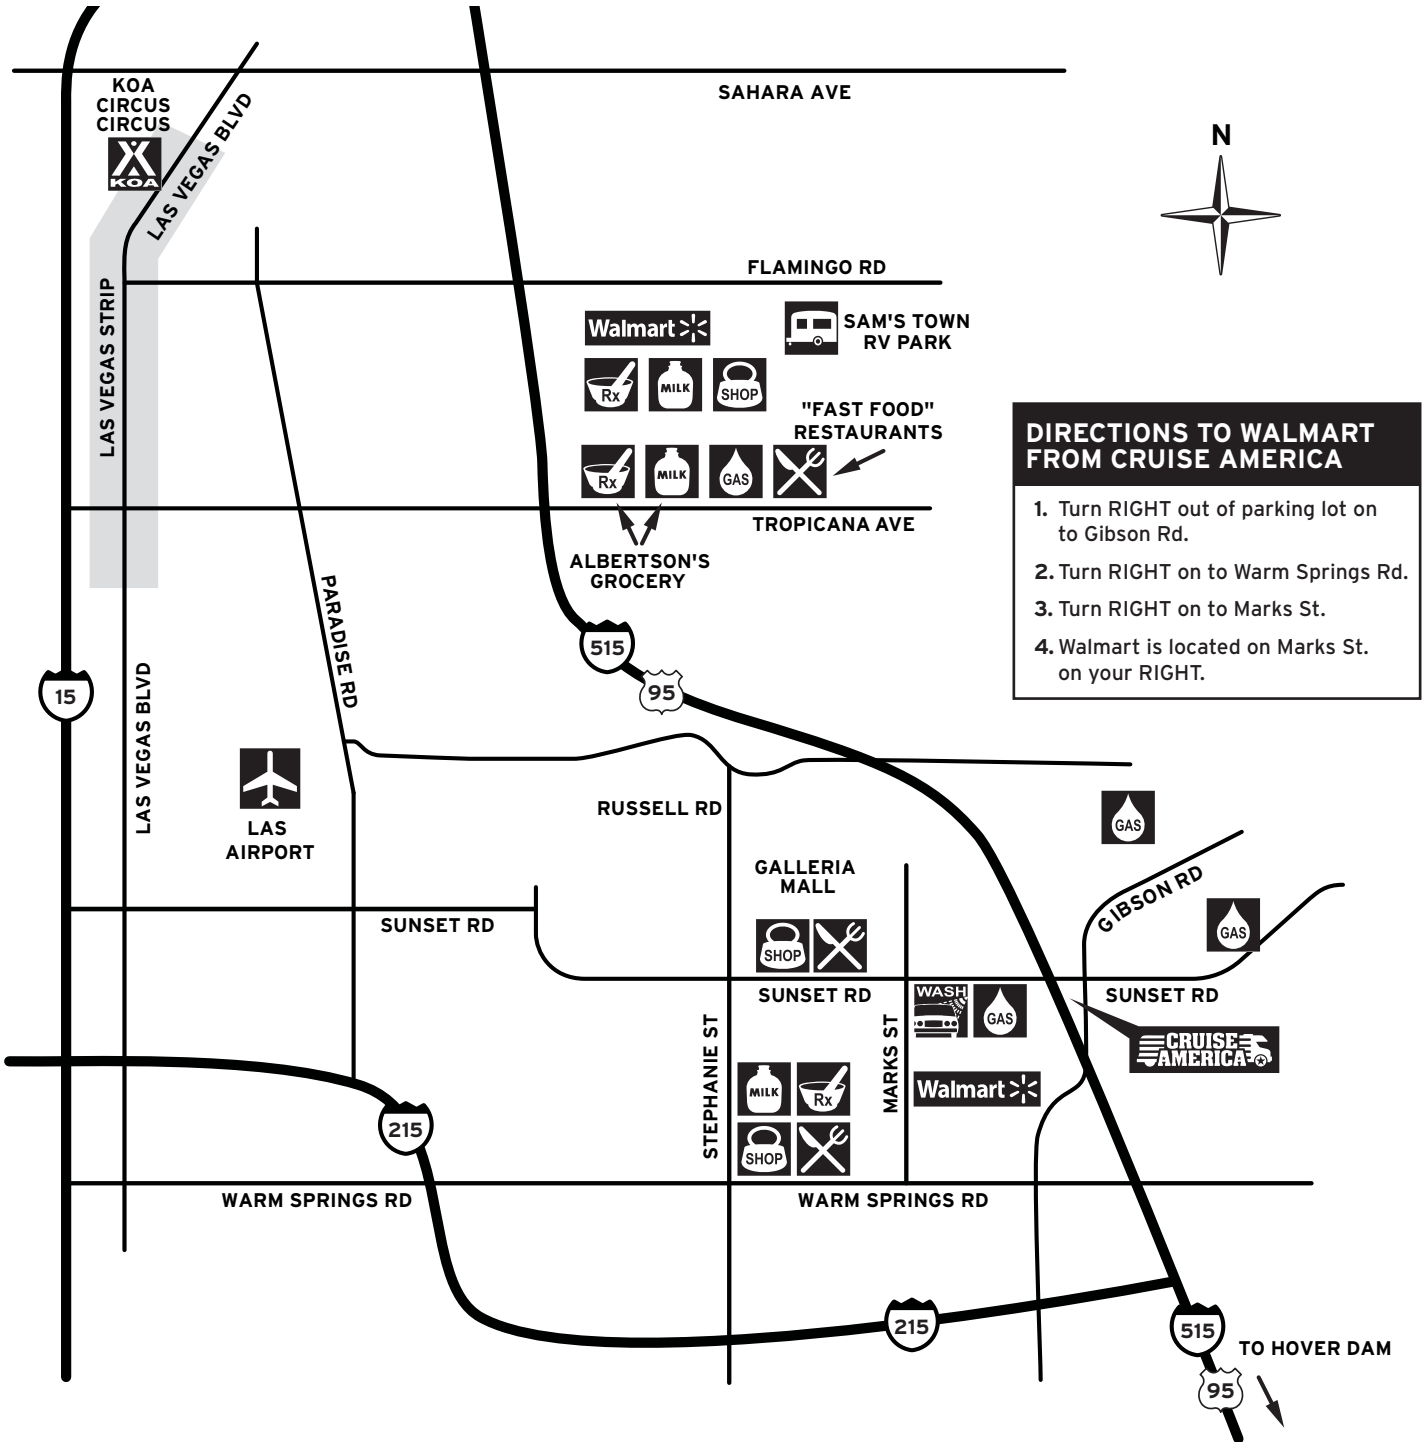

**DIRECTIONS TO WALMART FROM CRUISE AMERICA**

1. Turn RIGHT out of parking lot on to Gibson Rd.
2. Turn RIGHT on to Warm Springs Rd.
3. Turn RIGHT on to Marks St.
4. Walmart is located on Marks St. on your RIGHT.

For 24-hour roadside assistance, anywhere you travel in your Cruise America RV, please call:

**Cruise America Traveler's Assistance: 1-800-334-4110**