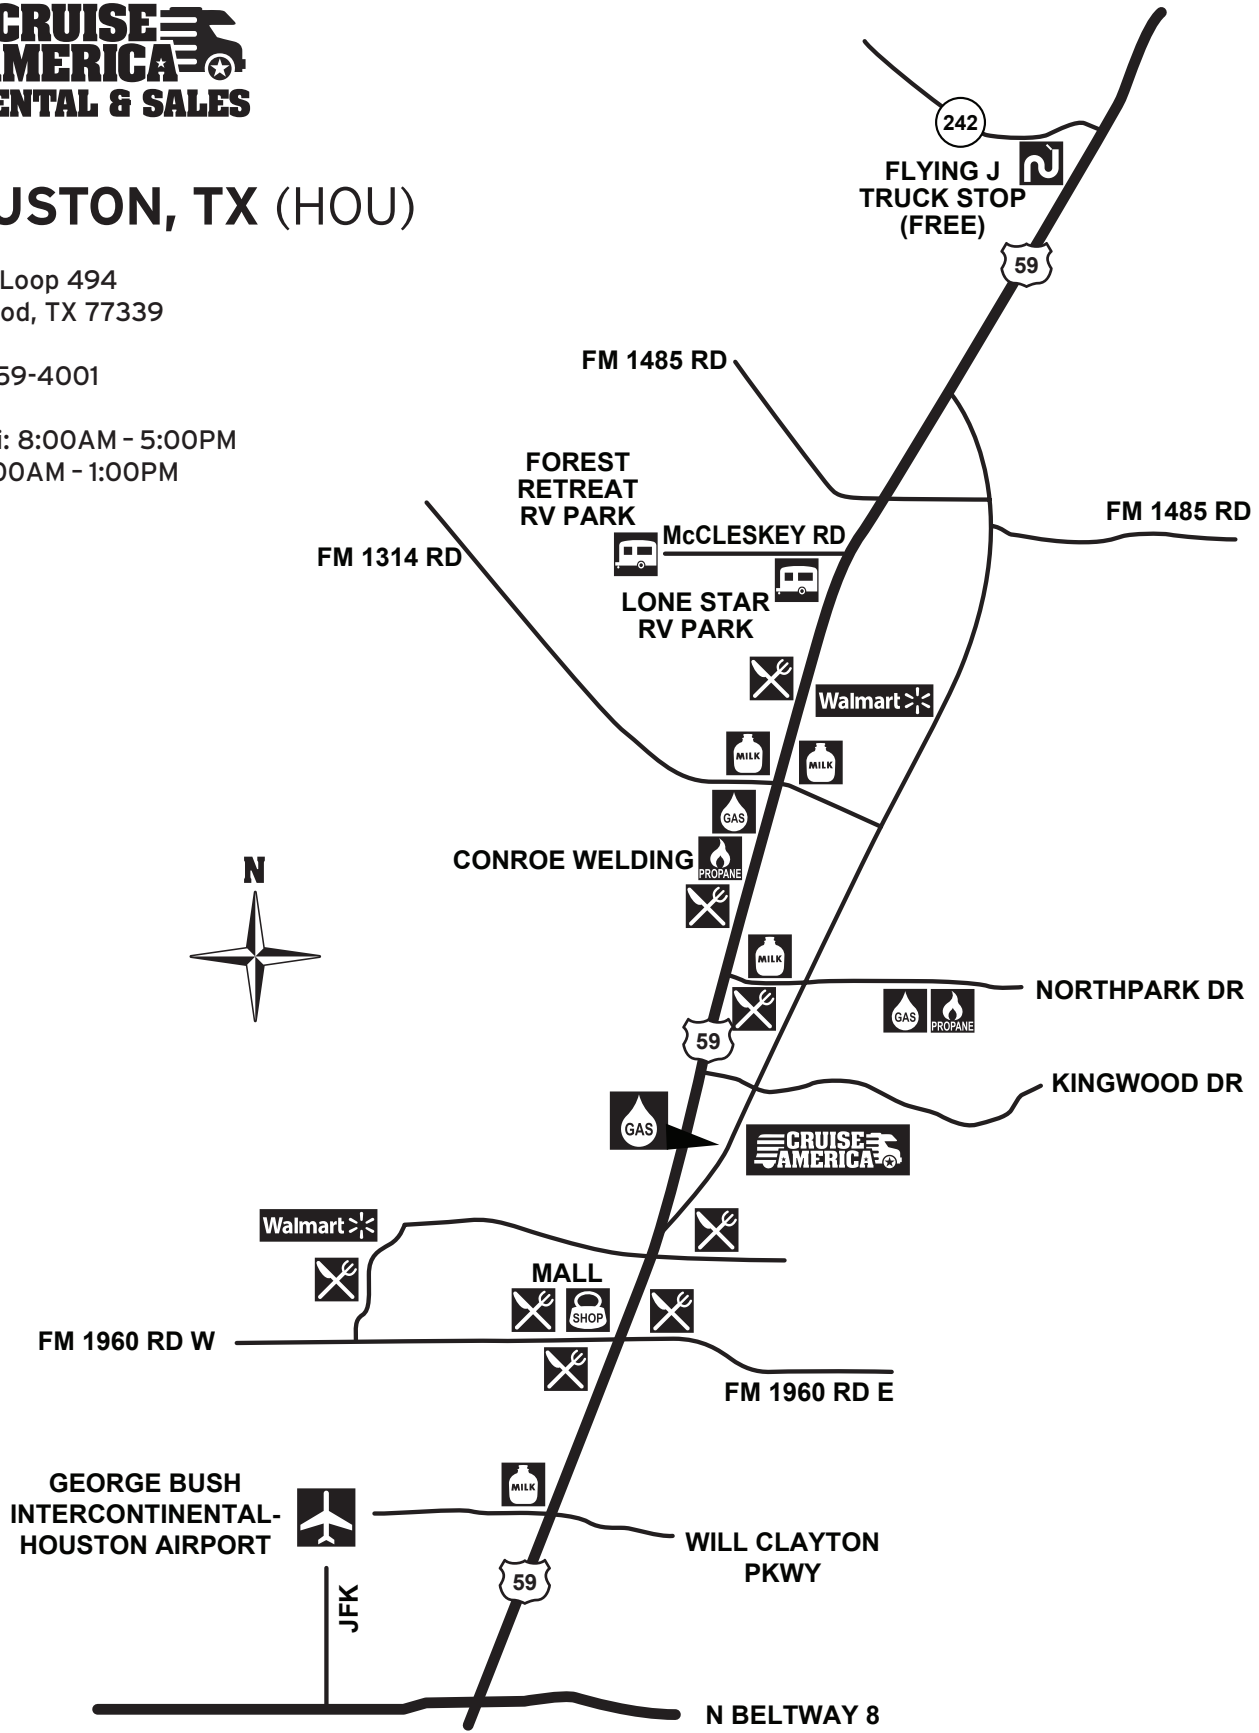

# HOUSTON, TX (HOU)

22532 Loop 494  
Kingwood, TX 77339

(281) 359-4001

Mon-Fri: 8:00AM - 5:00PM  
Sat: 8:00AM - 1:00PM

For 24-hour roadside assistance, anywhere you travel in your Cruise America RV, please call:  
**Cruise America Traveler's Assistance: 1-800-334-4110**