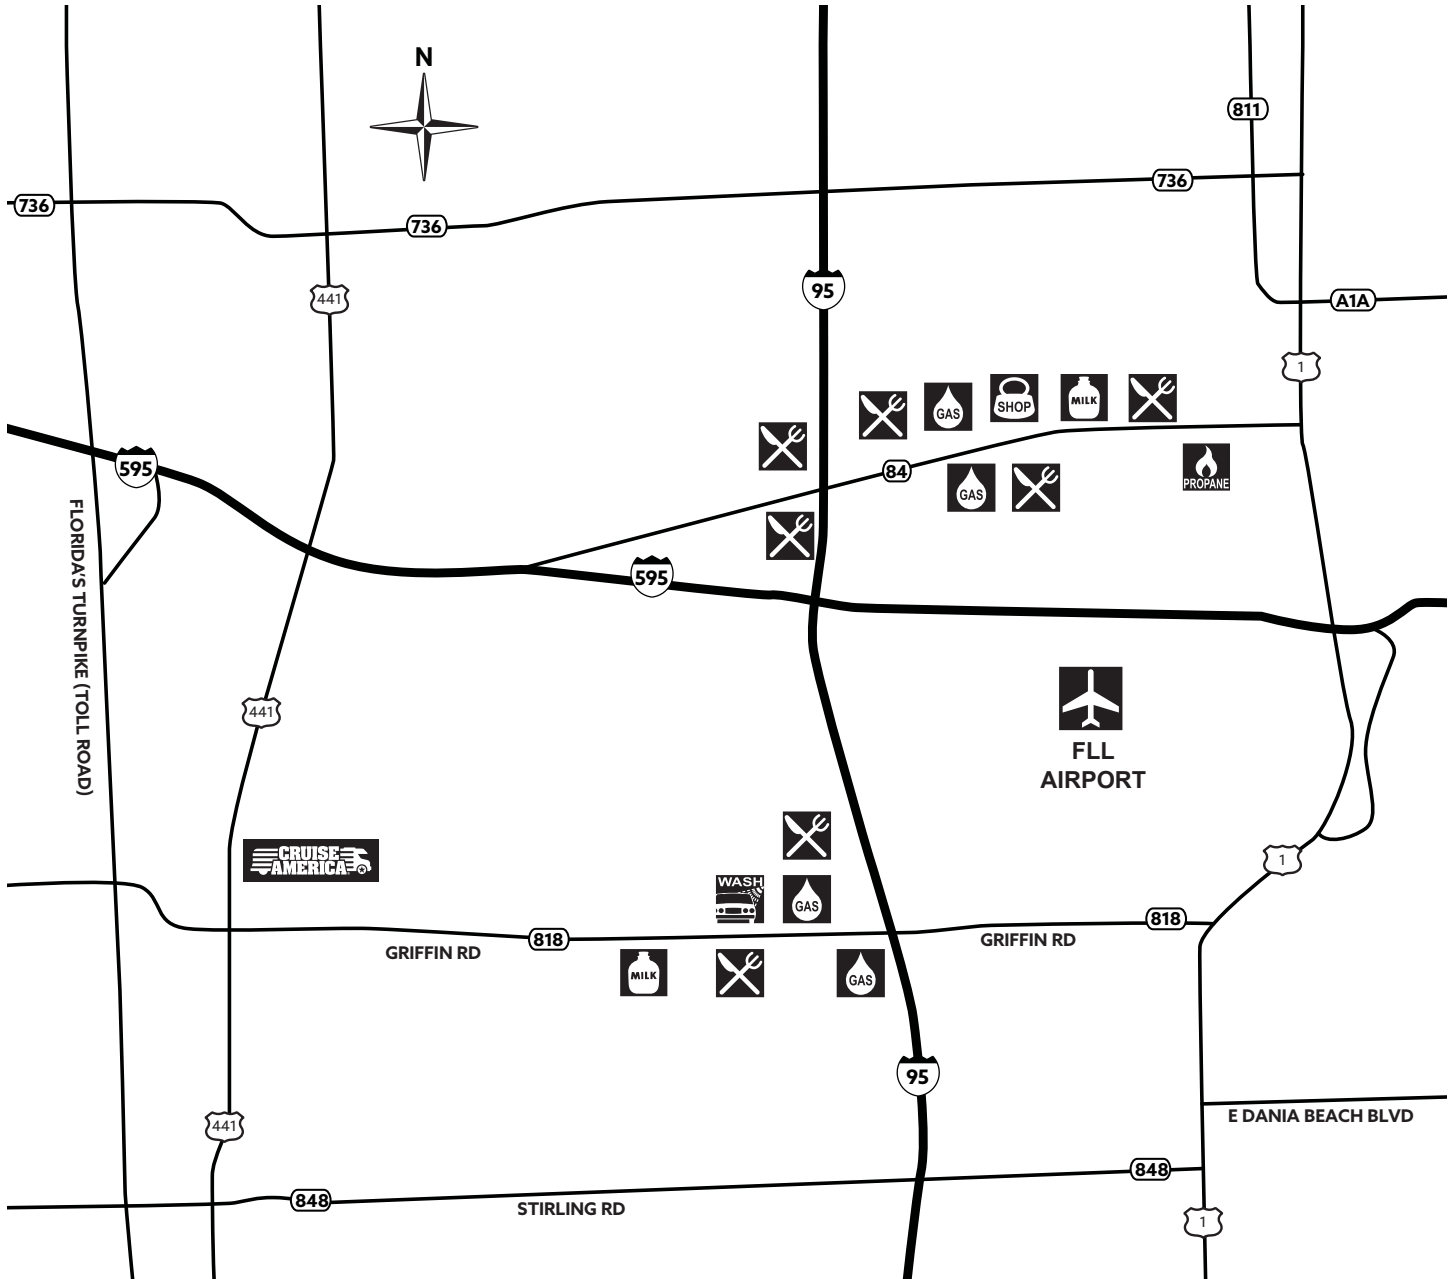

FT LAUDERDALE, FL (FLL)

Please contact the rental center to schedule an appointment to pick up your RV.

4500 S State Rd 7
Ft Lauderdale, FL 33314

(954) 583-7085

Mon-Sat: 8:00AM - 5:00PM

Note: Dump station on site - \$50 fee

For 24-hour assistance, anywhere you travel in your Cruise America RV, please call:

Cruise America Traveler's Assistance: 1-800-334-4110

REVISED 10/19