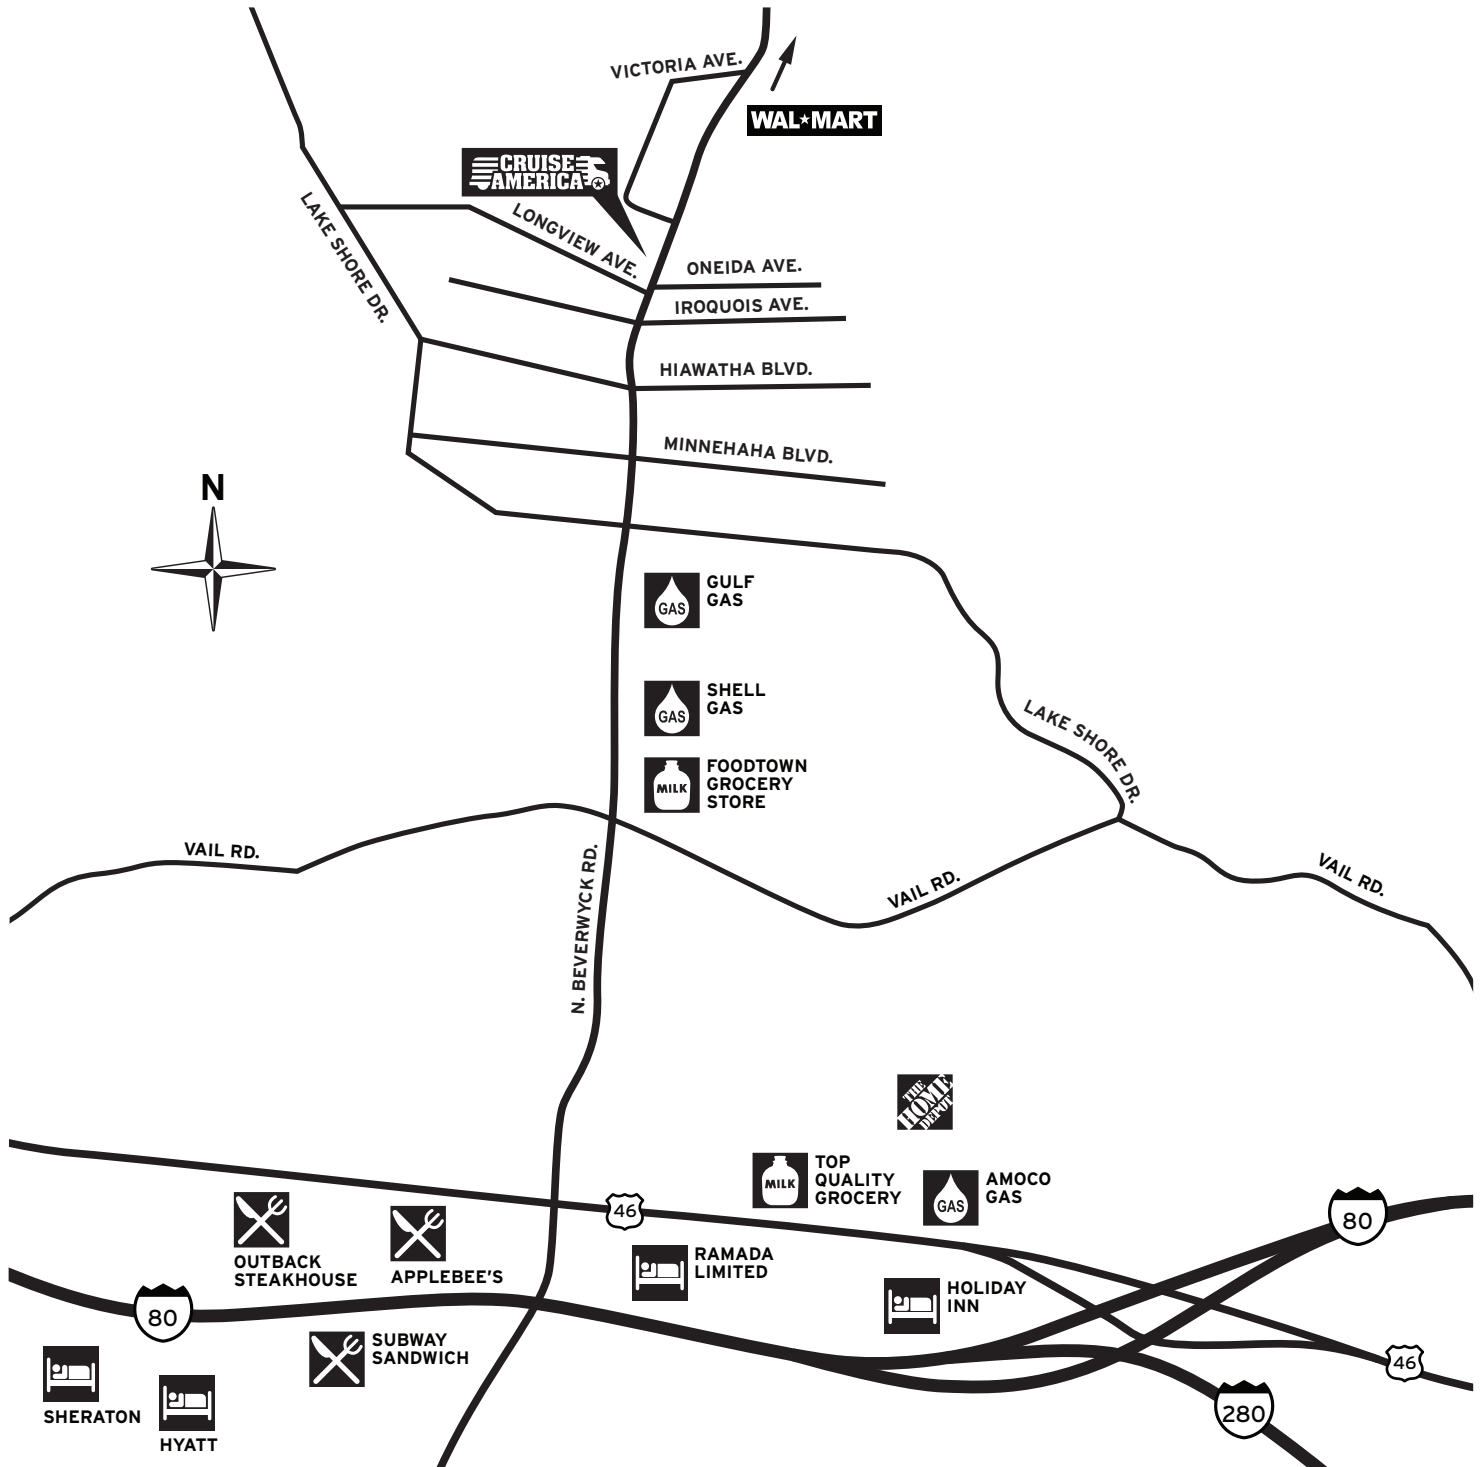

# LAKE HIAWATHA, NJ (EWR)

141 N. Beverwyck Rd.  
Lake Hiawatha, NJ 07034

Mon-Fri: 9:00AM - 5:00PM  
Sat: 9:00AM - 1:00PM

(855) 306-2835

For 24-hour roadside assistance, anywhere you travel in your Cruise America RV, please call:

**Cruise America Traveler's Assistance: 1-800-334-4110**

REVISED 3/15