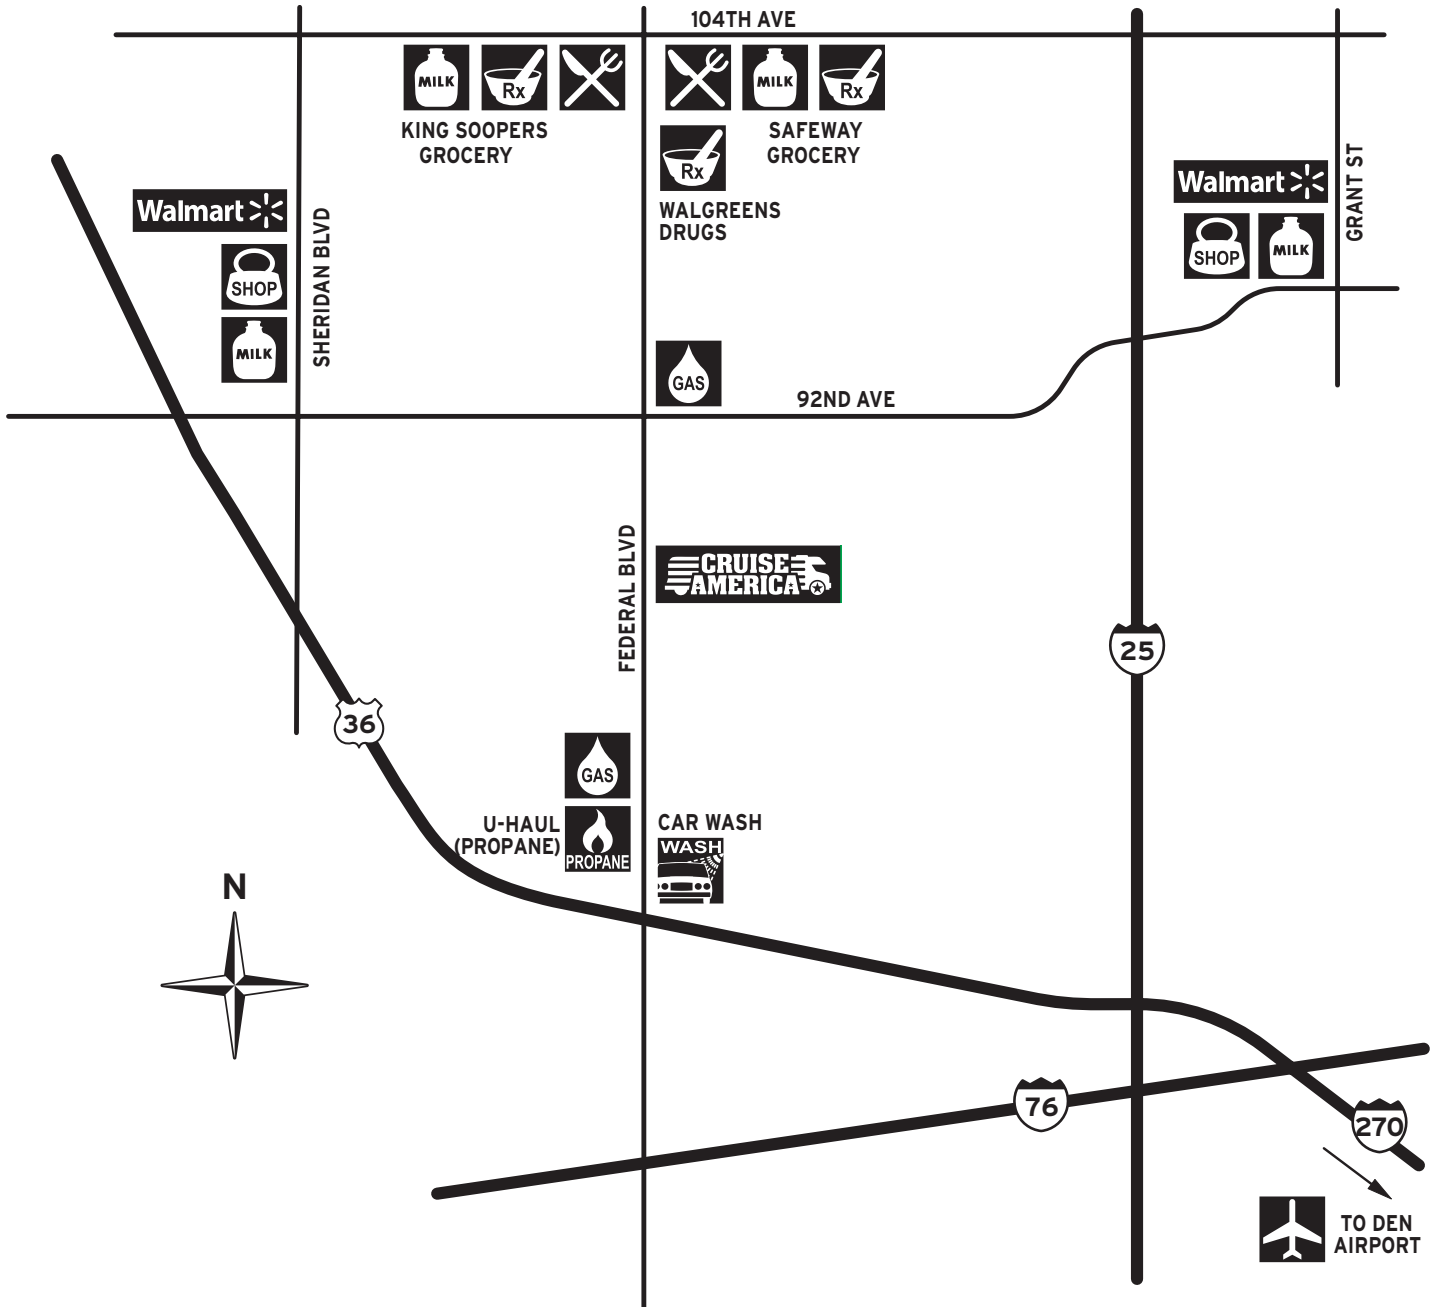

DENVER, CO (DEN)

8950 N Federal Blvd
Federal Heights, CO 80260

Tel: (303) 650-2865

Summer Hours (April – September)
Mon-Sat: 8:30AM – 5:00PM

Winter Hours (October – March)
Mon-Fri: 8:30AM – 5:00PM
Sat: 9:00AM – 4:00PM

For 24-hour roadside assistance, anywhere you travel in your Cruise America RV, please call:

Cruise America Traveler's Assistance: 1-800-334-4110

REVISED 03/14