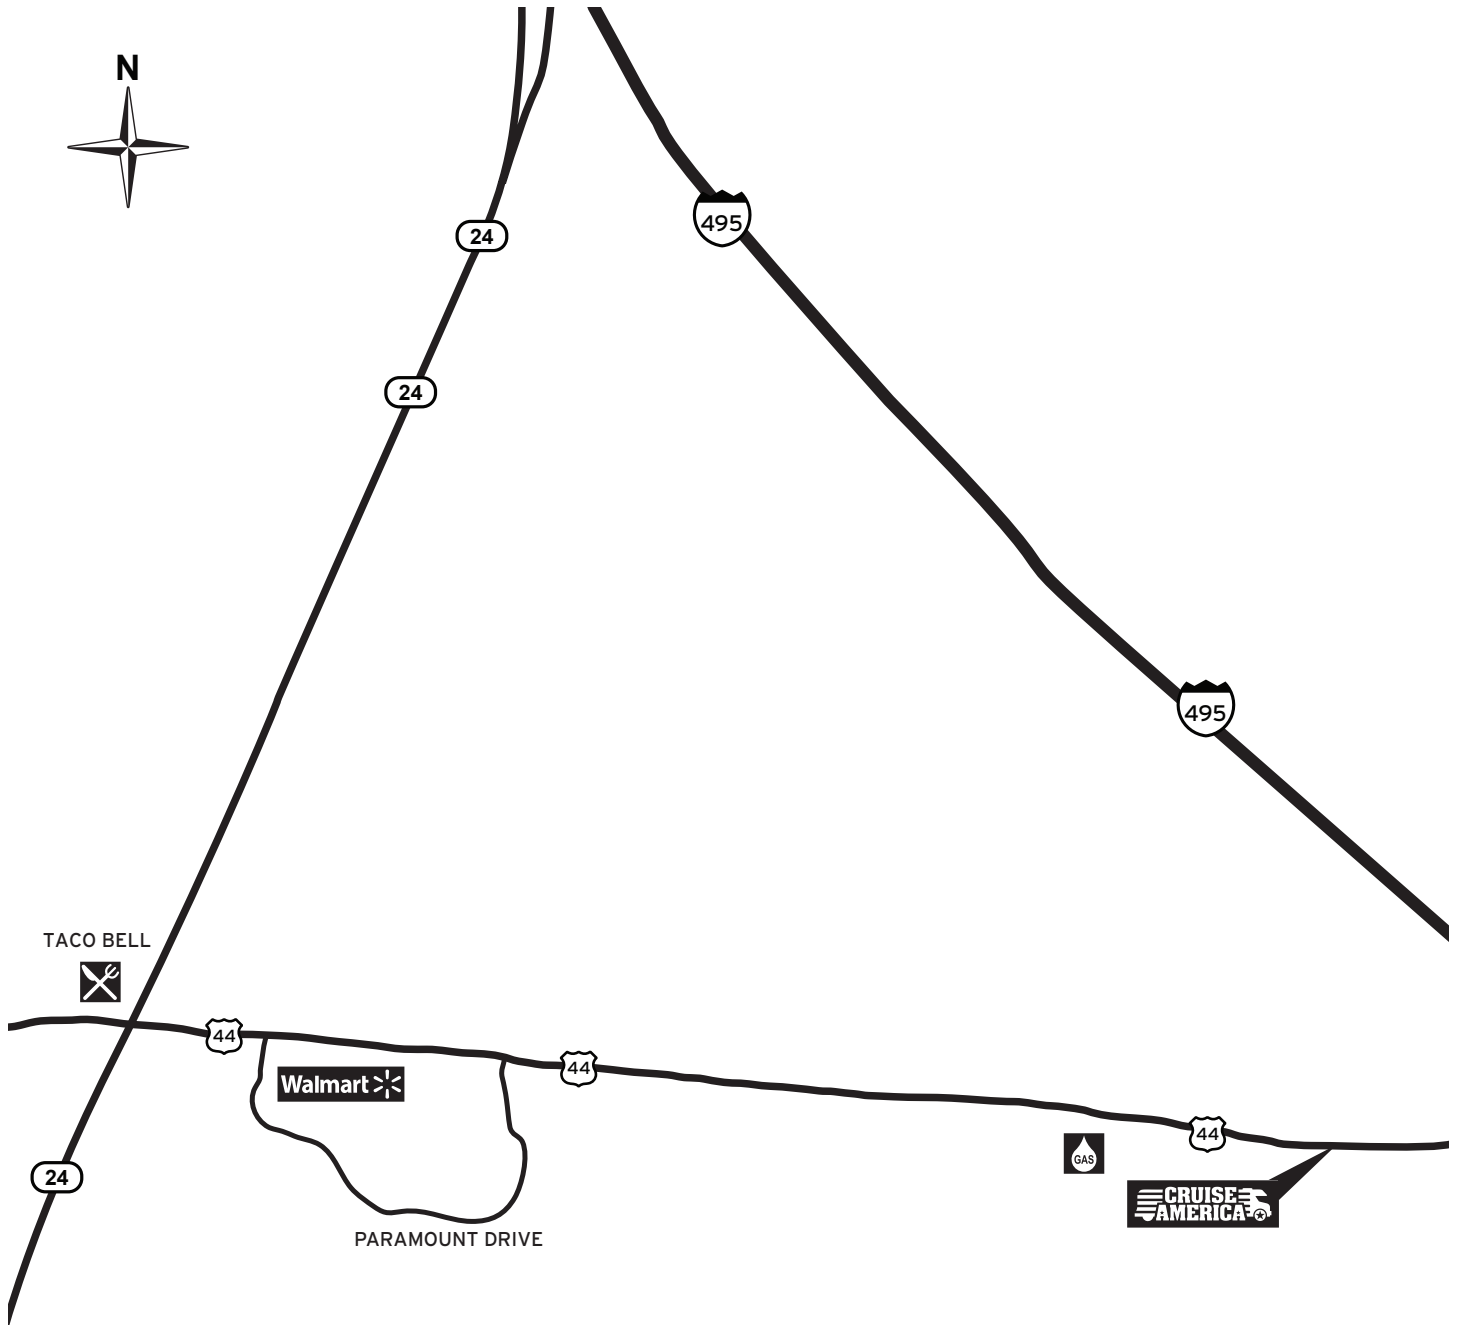

BOSTON, MA (BOS)

Route 44 RV Collision Center
8 Harding Street
Lakeville, MA 02347

Mon-Fri: 8:00AM - 4:30PM
Sat: 8:00AM - 12:00PM

Tel: (508) 946-6026

For 24-hour roadside assistance, anywhere you travel in your Cruise America RV, please call:

Cruise America Traveler's Assistance: 1-800-334-4110

REVISED 3/15