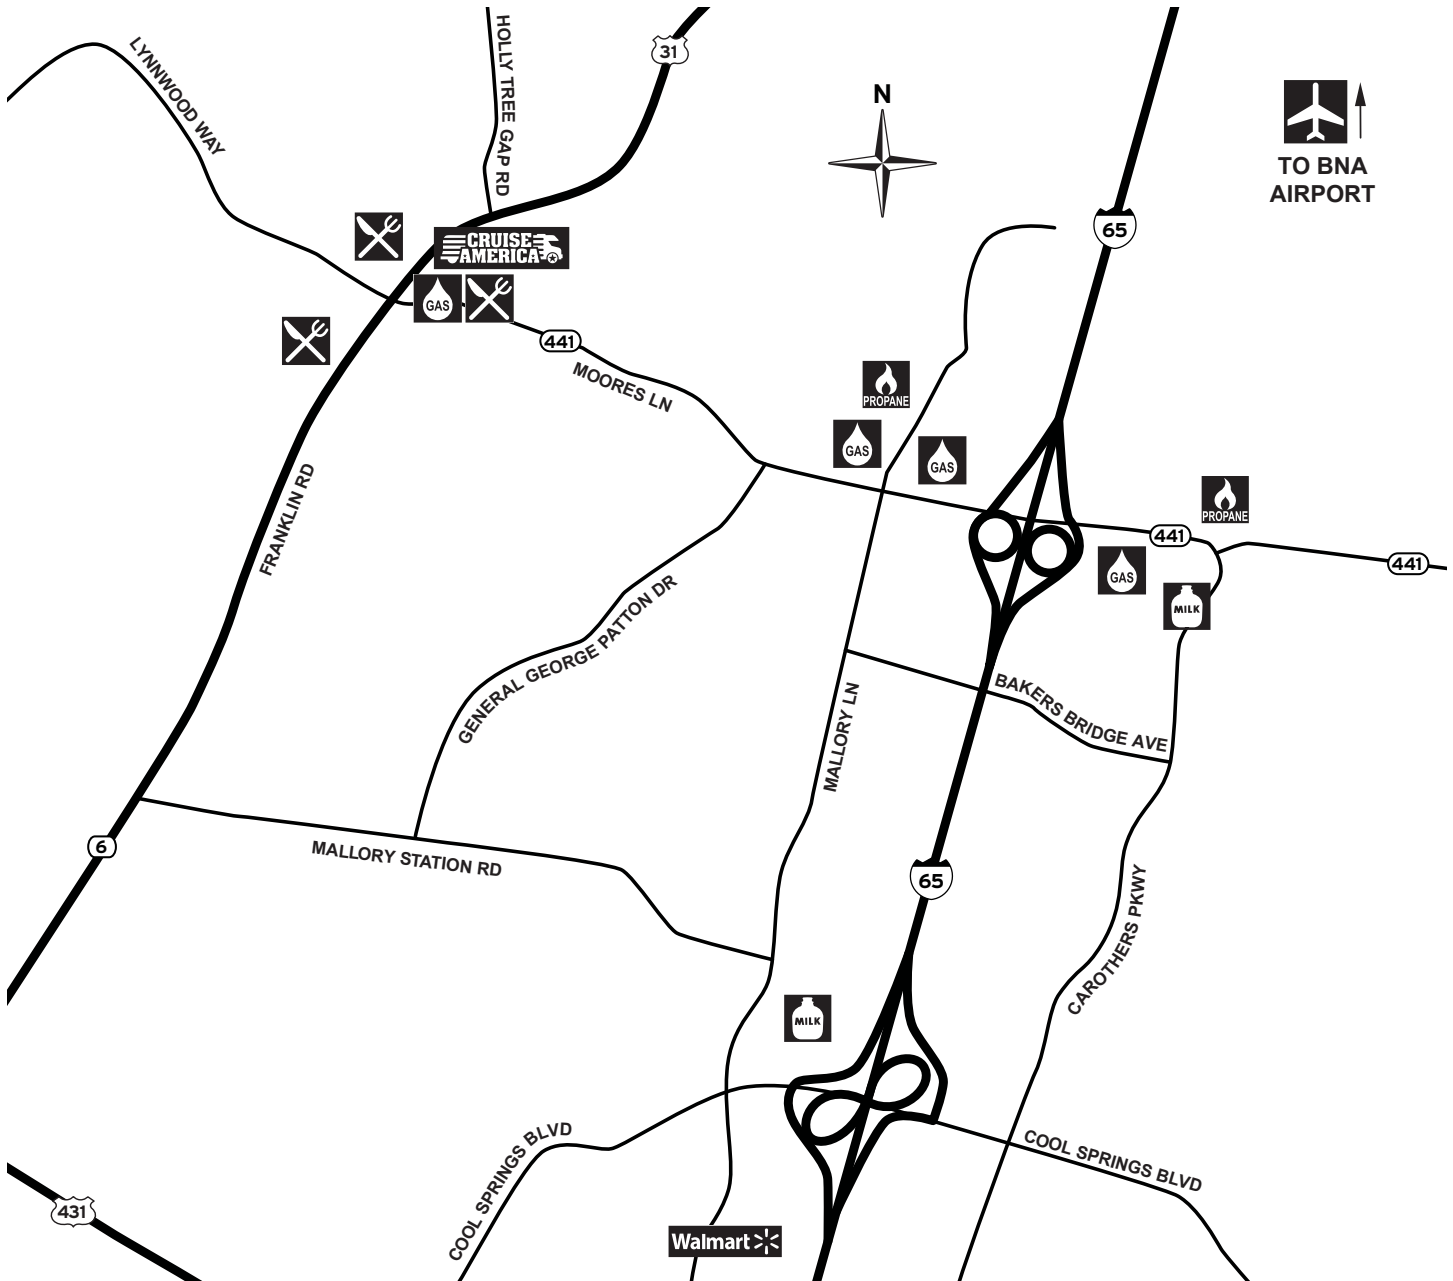

NASHVILLE, TN (BNA)

AutoPro of Nashville
1610 Franklin RD
Brentwood, TN 37027
(615) 377-6101

Mon-Fri: 8:00AM - 5:00PM
Sat: 9:00AM - 2:00PM

**PLEASE CONTACT THE RENTAL
CENTER TO SCHEDULE AN
APPOINTMENT TO PICKUP**

For 24-hour assistance, anywhere you travel in your Cruise America RV, please call:

Cruise America Traveler's Assistance: 1-800-334-4110