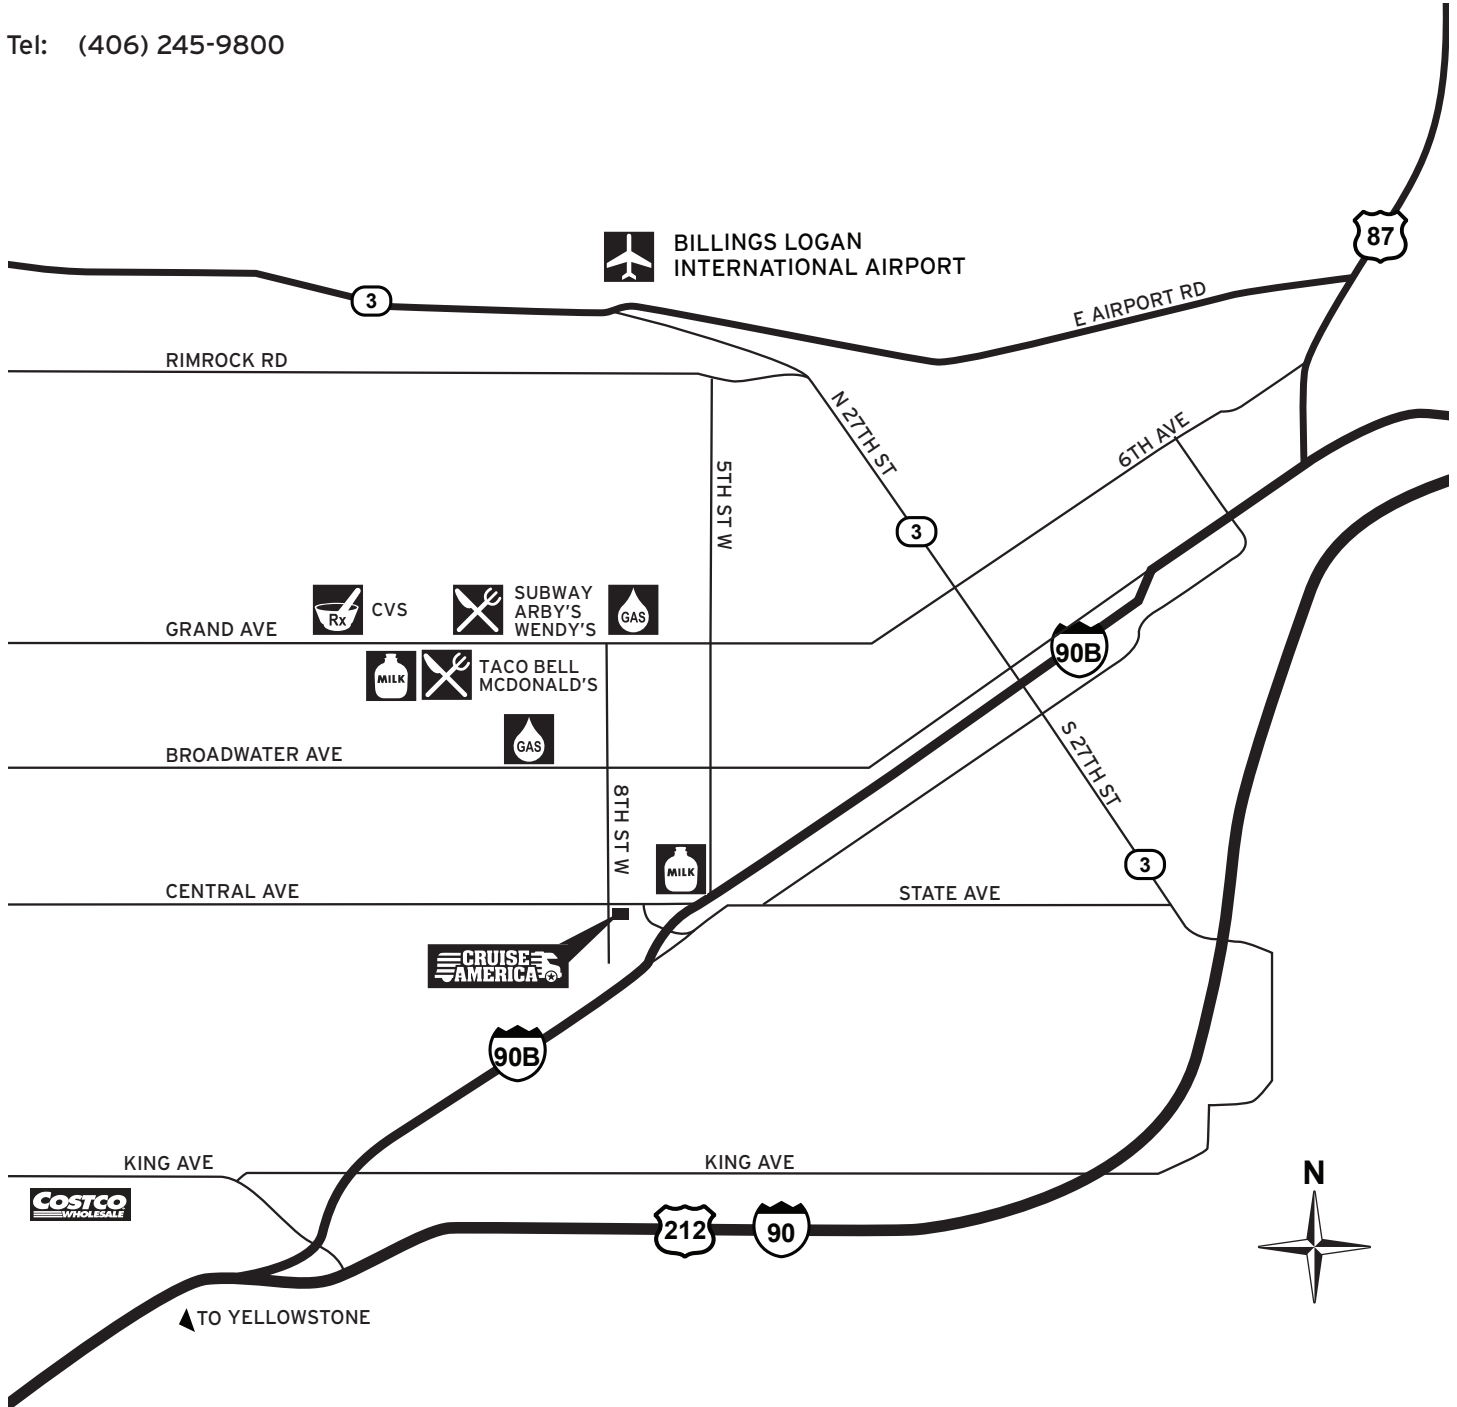

BILLINGS, MT (BIL)

Taylor Choice Rentals
720 Central Ave
Billings, MT 59102

Mon-Fri: 9:00AM - 6:00PM
Sat: 9:00AM - 5:00PM

Tel: (406) 245-9800

For 24-hour roadside assistance, anywhere you travel in your Cruise America RV, please call:

Cruise America Traveler's Assistance: 1-800-334-4110