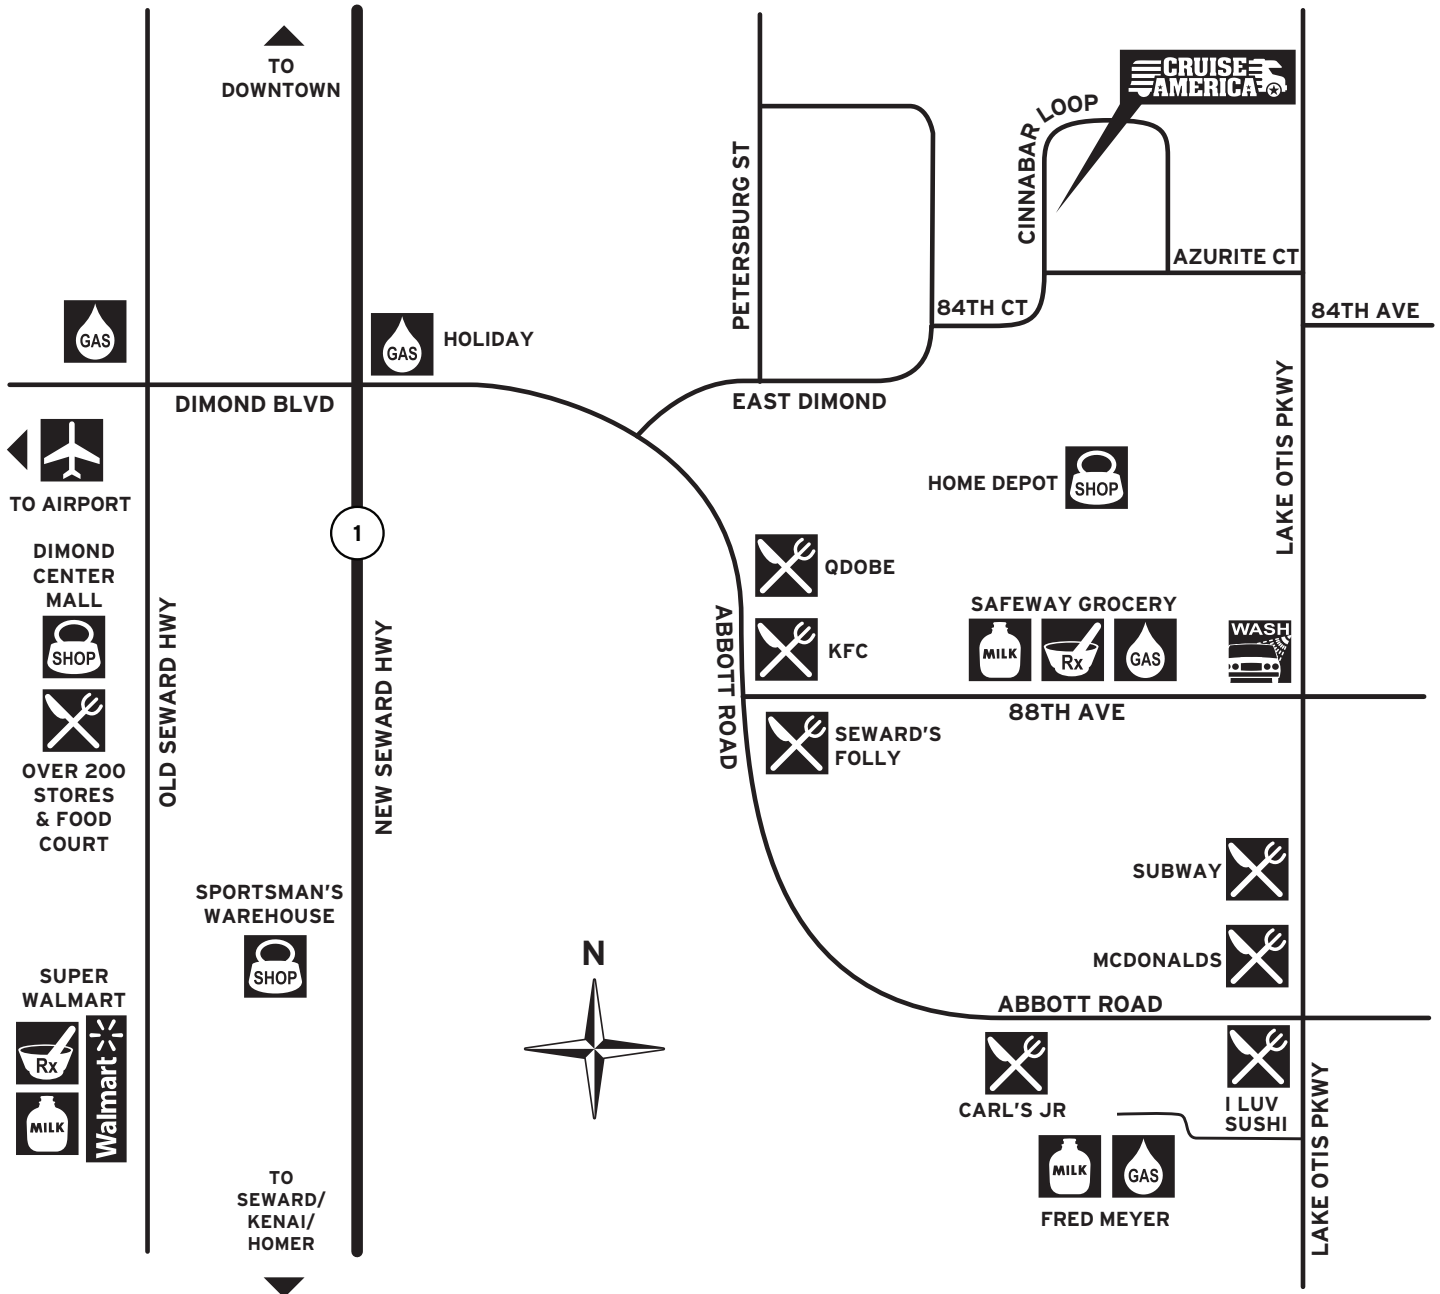

ANCHORAGE, AK (ANC)

2230 Cinnabar Loop
Anchorage, AK 99507

Tel: (907) 349-0499
Fax: (907) 349-0808

Summer Hours (May-October 15)
Mon-Sat: 8:30AM - 5:00PM

Winter Hours
Closed October 16-April 30

For 24-hour roadside assistance, anywhere you travel in your Cruise America RV, please call:

Cruise America Traveler's Assistance: 1-800-334-4110